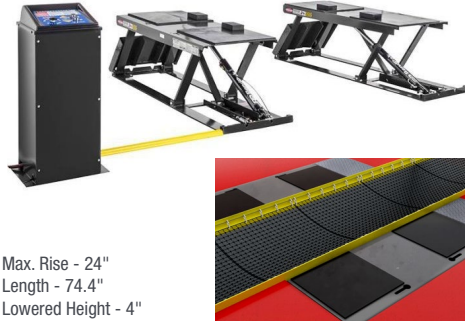

- Max. Rise - 24"
- Length - 74.4"
- Lowered Height - 4"

MDS-6LP
6,000 lb. Cap.
Mid-Rise Scissor Lift
SKU 5175226

SAVE \$620
~~\$7,795~~
\$7,175

- Max. Rise - 44"
- Width - Adjustable
- Length - 67"

***FREE SHIPPING**