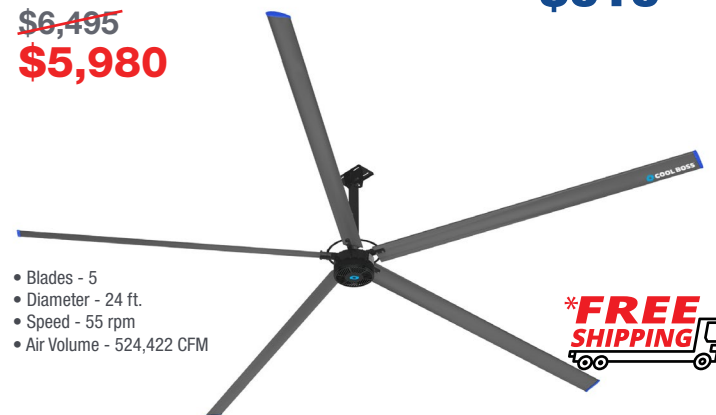

WINDSTORM SERIES

~~$6,495~~
$5,980

SAVE $515

- Blades - 5
- Diameter - 24 ft.
- Speed - 55 rpm
- Air Volume - 524,422 CFM

*FREE SHIPPING

READY TO ORDER? CALL 1-800-253-2363

BendPak