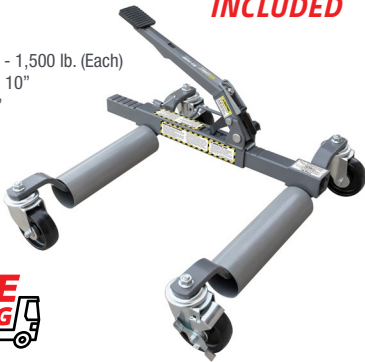

***FREE
SHIPPING**

RCD-1TD Wheel Dolly Auto Carts

SKU 5150190

**SAVE
$16**

~~$246~~
$230

- Capacity - 1,000 lb. (Each)
- Dimensions - 15.5" x 23.5"