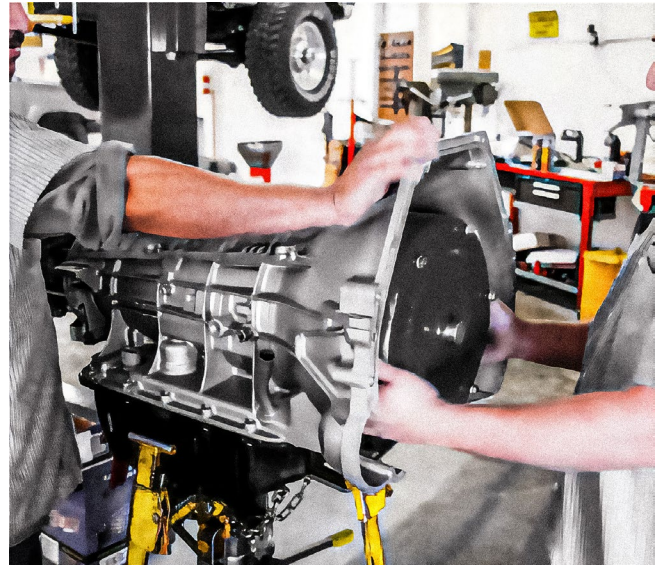

DST30P

R980DP

READY TO ORDER? CALL 1-800-253-2363

© 2025 BendPak Inc. All rights reserved. *Free shipping to direct shipping points within the 48 contiguous United States only.

\$ Financing Available

RTJ-1100 1/2-Ton Capacity Transmission Jack