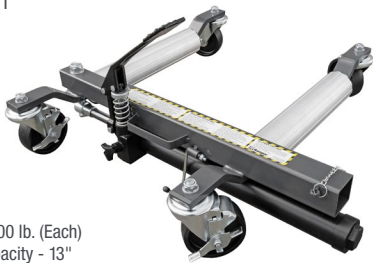

RML-1500XL Motorcycle Lift Platform with Front Wheel Vise

SKU 5150605

**SAVE
$260**

- Lifting Capacity - 1,500 lb.
- Height - 7.75" - 45"
- Table Width - 30" - 53"
- Table Length - 89" - 102"

~~$3,295~~
$3,035

**SAVE
BIG!**

***FREE
SHIPPING**

RML-1100 1,100-lb. Capacity Motorcycle Jack

SKU 5150071

**SAVE
$16**

~~$236~~
$220

- Height - 3.5" - 16"
- Lifting Capacity - 1,100 lb.
- Top Dimensions - 6" - 17.75"

***FREE
SHIPPING**

RCD-2V 4,400 lb. Capacity Vehicle Dolly

SKU 5150409

**SAVE
$55**

**$ Financing
Available**

~~$525~~
$470

- Overall Height - 10"
- Caster Size - 4.5"

***FREE
SHIPPING**

RCD-1500MP Vehicle Dolly

SKU 5150079

**SAVE
$50**

~~$575~~
$525

**2 DOLLIES
INCLUDED**

- Lifting Capacity - 1,500 lb. (Each)
- Overall Height - 10"
- Caster Size - 4"

***FREE
SHIPPING**

RCD-1TD Wheel Dolly Auto Carts

SKU 5150190

**SAVE
$16**

~~$246~~
$230

- Capacity - 1,000 lb. (Each)
- Dimensions - 15.5" x 23.5"

***FREE
SHIPPING**

RCD-1500 GoCart Car Dollies

SKU 5150595

**SAVE
$55**

~~$575~~
$520

**2 DOLLIES
INCLUDED**

- Capacity - 1,500 lb. (Each)
- Tire Width Capacity - 12"
- Tire Diam. Capacity - 15" - 28"

***FREE
SHIPPING**

RCD-1500EX GoCart Car Dollies Extended (Set of 2)

SKU 5150191

**SAVE
$50**

~~$625~~
$575

**2 DOLLIES
INCLUDED**

- Capacity - 1,500 lb. (Each)
- Tire Width Capacity - 13"
- Tire Diam. Capacity - 19" - 37"

***FREE
SHIPPING**

RCD-1500 GoCart Storage Stand

SKU 5150600

**SAVE
$15**

~~$200~~
$185

**2 DOLLIES
INCLUDED**

- Holds 4 GoCart Dollies
- Load Rating - 200 lb.
- Fits RCD-1500 and RCD-1500EX

***FREE
SHIPPING**

RCD-2500 GoCart Car Dolly

SKU 5150625

**SAVE
$60**

~~$800~~
$740

**2 DOLLIES
INCLUDED**

- Capacity - 2,500 lb. (Each)
- Tire Width Capacity - 17.25"
- Tire Diam. Capacity - 13" - 29.5"

***FREE
SHIPPING**

READY TO ORDER? CALL 1-800-253-2363

© 2025 BendPak Inc. All rights reserved. *Free shipping to direct shipping points within the 48 contiguous United States only.