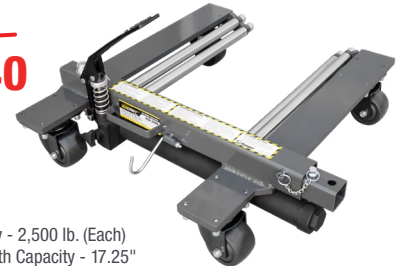

RCD-2500 GoCart Car Dolly

SKU 5150625

**SAVE
$60**

~~$800~~
$740

**2 DOLLIES
INCLUDED**

- Capacity - 2,500 lb. (Each)
- Tire Width Capacity - 17.25"
- Tire Diam. Capacity - 13" - 29.5"