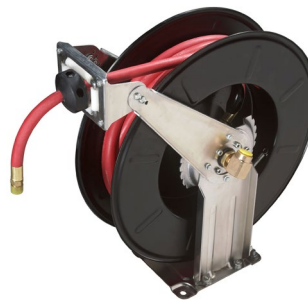

*FREE SHIPPING

- Guide Arm Adjusts to 9 Positions
- 4-Direction, Non-sag Rollers
- Use For Air Or Water