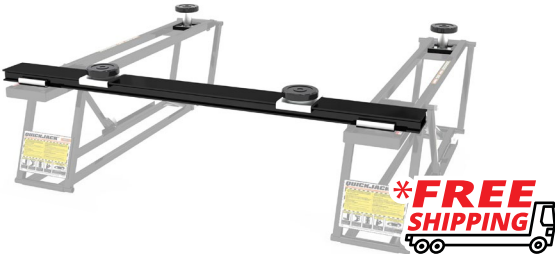

Crossbeam Adapter 7000TL

QUICKJACK™
SKU 5215866

~~$525~~
$450

SAVE
$75

*FREE SHIPPING