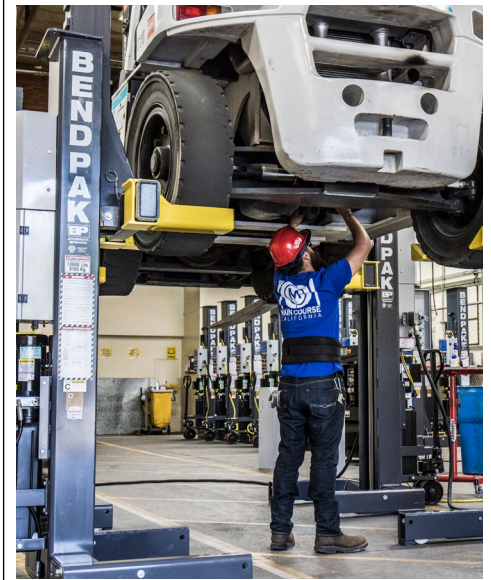

SAVE
\$7,955

SKU 5175294

~~\$99,495~~
\$91,540

OPTIONAL
High Voltage
Model
PCL-18B-8
SKU 5175298

- Column Capacity - 18,000 lb.
- System Capacity - 144,000 lb.
- Lifting Height - 71.5"

4-POST ROLLING BRIDGE JACKS