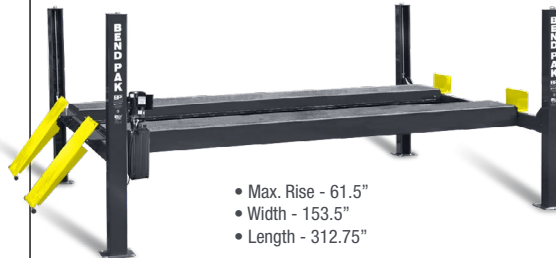

***FREE SHIPPING**

HDS-14
14,000 lb. Cap.
Standard
4-Post Lift
SKU 5175170

SAVE \$685

~~\$8,595~~
\$7,910

- Max. Rise - 71"
- Width - 130.75"
- Length - 242"

***FREE SHIPPING**

HDS014P
14,000 lb. Cap.
Extended / Open-Front
4-Post Lift
SKU 5175152

SAVE \$875
~~\$10,995~~
\$10,120

- Max. Rise - 71"
- Width - 143.25"
- Length - 244.5"

***FREE SHIPPING**

HDS-18E
18,000 lb. Cap.
Standard
4-Post Lift
SKU 5175968

SAVE \$1,725
~~\$21,595~~
\$19,870

- Max. Rise - 61.5"
- Width - 153.5"
- Length - 312.75"

***FREE SHIPPING**

HDS-40FL
40,000 lb. Cap.
Standard
4-Post Lift
SKU 5175616

SAVE \$2,485

~~\$31,095~~
\$28,610

- Max. Rise - 71"
- Width - 130.75"
- Length - 242"

***FREE SHIPPING**

READY TO ORDER? CALL 1-800-253-2363

© 2025 BendPak Inc. Ranger Products is a registered trademark of BendPak

HD-9AE 9,000 lb. Cap. Alignment Lift

SAVE
\$750

SKU 5175820

INCLUDES REAR SLIP PLATES AND GALVANIZED FRONT TURN PLATES

~~\$9,395~~
\$8,645