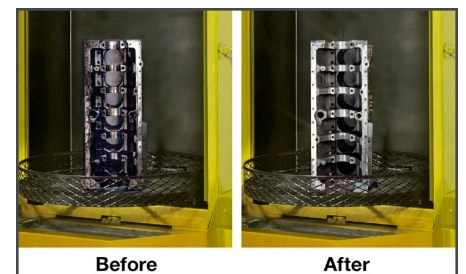

Before

After

PRICES VALID NOV. 4 - 9th

$ Financing Available

BendPak