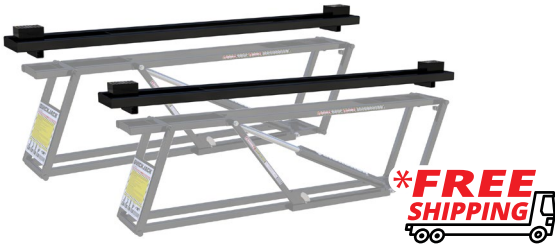

TL Frame Extension Kit-Pair

QUICKJACK™
SKU 5620291

~~$410~~
$350

SAVE
$60

*FREE SHIPPING