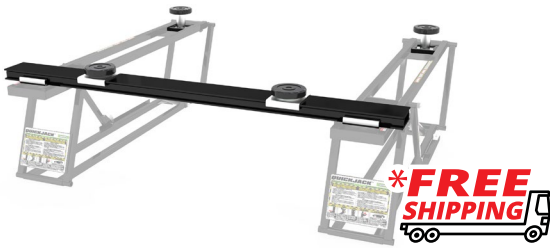

QUICKJACK™
SKU 5210199

~~\$60~~
\$55

SAVE
\$5

***FREE SHIPPING**

Crossbeam Adapter 5000TL

QUICKJACK™
SKU 5215865

~~\$525~~
\$450

SAVE
\$75