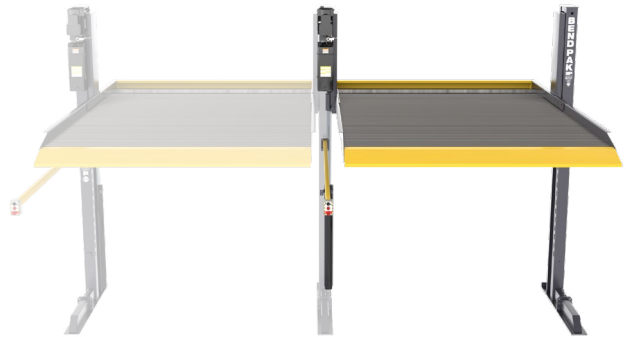

$ Financing Available

READY TO ORDER? CALL 1-800-253-2363

© 2025 BendPak Inc. All rights reserved. *Free shipping to direct shipping points within the 48 contiguous United States only.