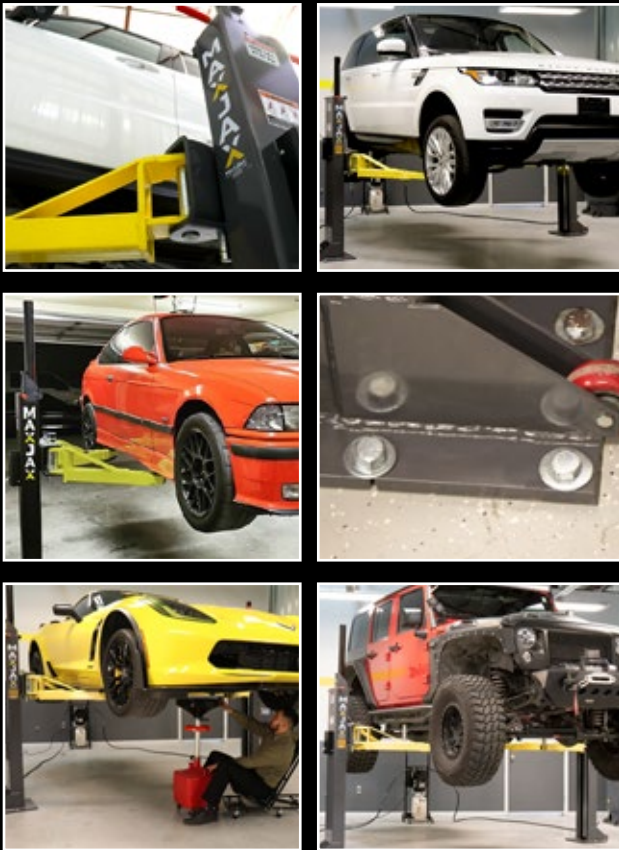

Is MaxJax Safe?

Many people question the safety of MaxJax by just looking at it from pictures, but what those armchair engineers don't know is that MaxJax is equipped with special flush-mounted anchor bolt receivers that remain hidden in your concrete floor, each rated at 16,500-lbs each. That's over 160,000-lbs of holding power!

How does the MaxJax work?

For convenience, portability and compact storage, nothing beats the patented MaxJax™ portable car lift. Thanks to its unique portable two-post design, the MaxJax offers greater versatility and serviceability when compared to traditional mid-rise or low-rise garage lifting systems.

1. Roll It

2. Work It

3. Stow It

MAXJAX®

LOW CEILINGS? NO PROBLEM!

INTRODUCING THE ONLY TWO-POST CAR LIFT THAT IS *PORTABLE AND STOWABLE*

QUICK & EASY STORAGE

MAXJAX®

BETTER

Ultimate Package

Includes:

- M6K Portable Car Lift
- Upright Oil Drain
- Adjustable Creeper
- 5" Tall Adapter Pins
- Frame Cradle Pads

BEST

FEATURES

SPECIFICATIONS

Lifting Capacity	6,000 lbs. (2,722 Kg)
Max. Load Per Arm	1,500 lbs. (680 Kg)
Height Overall	89.5" (2,273 mm)
Height of Column	64" (1,626 mm)
Typical Width (Outside of Base Plate)	105 - 135" (2,667 - 3,429 mm)
Arm Reach (Min.)	26" (660 mm)
Arm Reach (Max.)	40" (1,016 mm)
Min. Pad Height 3" / 76 mm	4.5" (114 mm)
Max. Lift Height (Pad Only)	47.5" (1,207 mm)
Max. Lift Height (W/ 3" Adapters)	50.5" (1,283 mm)
Motor	110-220 VAC / 50-60 Hz. / 1 Ph. (20A/25A Breaker)