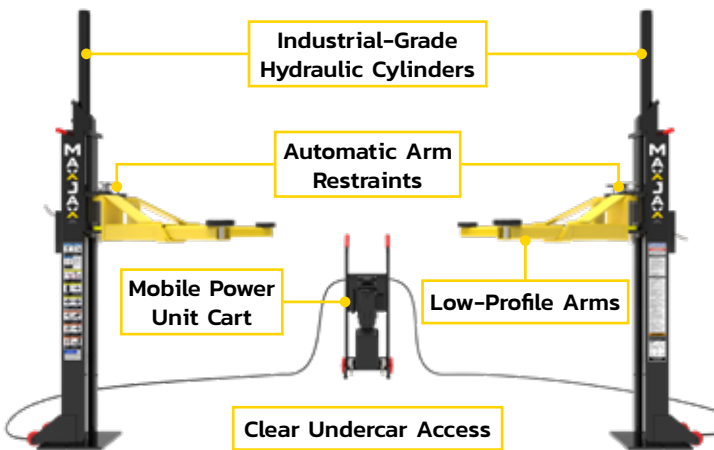

Deluxe Package

Includes:

- M6K Portable Car Lift
- Upright Oil Drain
- Rolling Work Seat

GOOD

Supreme Package

Includes:

- M6K Portable Car Lift
- Upright Oil Drain
- Rolling Work Seat
- 5" Tall Adapter Pins
- Frame Cradle Pads

BETTER

Ultimate Package

Includes:

- M6K Portable Car Lift
- Upright Oil Drain
- Adjustable Creeper
- 5" Tall Adapter Pins
- Frame Cradle Pads

BEST

FEATURES

SPECIFICATIONS

Lifting Capacity	6,000 lbs. (2,722 Kg)
Max. Load Per Arm	1,500 lbs. (680 Kg)
Height Overall	89.5" (2,273 mm)
Height of Column	64" (1,626 mm)
Typical Width (Outside of Base Plate)	105 - 135" (2,667 - 3,429 mm)
Arm Reach (Min.)	26" (660 mm)
Arm Reach (Max.)	40" (1,016 mm)
Min. Pad Height 3" / 76 mm	4.5" (114 mm)
Max. Lift Height (Pad Only)	47.5" (1,207 mm)
Max. Lift Height (W/ 3" Adapters)	50.5" (1,283 mm)
Motor	110-220 VAC / 50-60 Hz. / 1 Ph. (20A/25A Breaker)

MOTORCYCLE / ATV ADAPTER

- 1,500-lbs. capacity
- Simple Installation
- Non-slip polyurethane rubber pads
- Study stainless steel construction

FROM STOW TO GO IN 15 MIN!

1-844-629-5291 • www.maxjax.com

MAXJAX