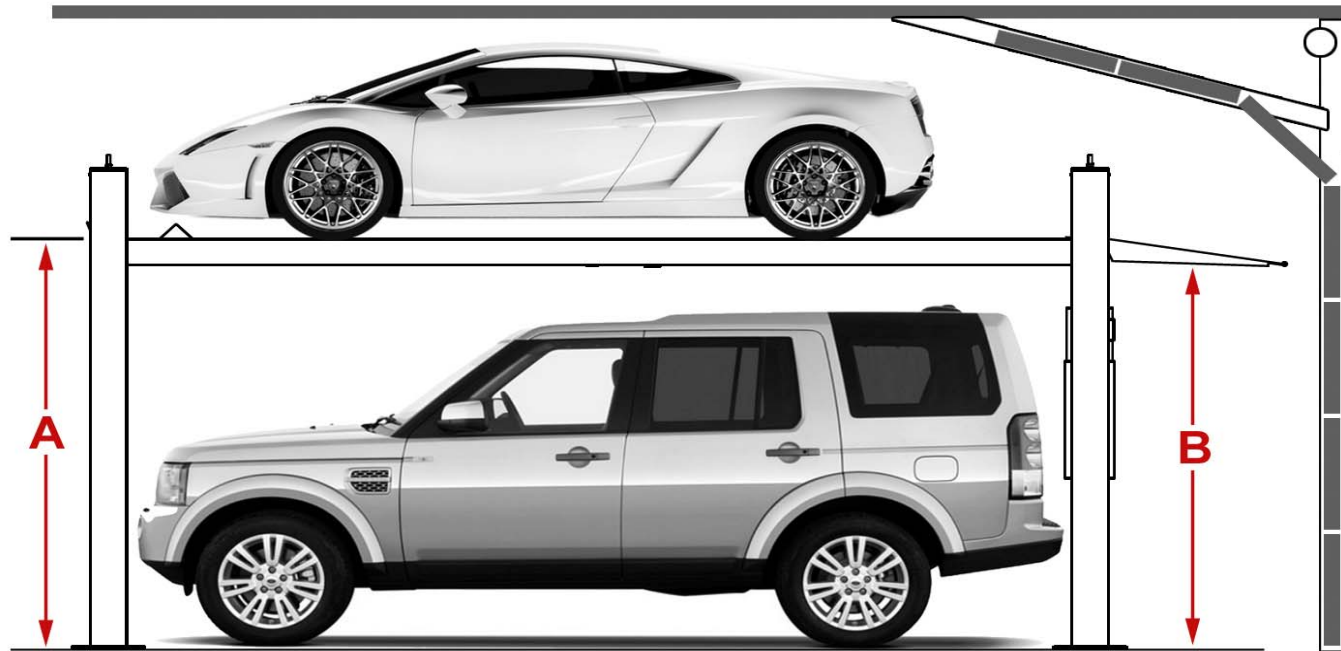

## CRITICAL CLEARANCE DIMENSIONS WITH LIFT PARKED ON LOCKS

**(A) Measurement - Top of Runway / Resting on Safety Locks (In inches)**

LOCK POSITIONS	1		2		3		4		5		6		7		8		9		10		11		12		13		14		15		16		17	
Model(s)	Top Lock		Next		Next		Next		Next		Next		Next		Next		Next		Next		Next		Next		Next		Next		Next		Next			
	MIN	MAX	MIN	MAX	MIN	MAX	MIN	MAX	MIN	MAX	MIN	MAX	MIN	MAX	MIN	MAX	MIN	MAX	MIN	MAX	MIN	MAX	MIN	MAX	MIN	MAX	MIN	MAX	MIN	MAX	MIN	MAX		
HD-9ST, HD-9, HD-9XL	71.0	72.8	67.0	68.8	63.1	64.8	59.1	60.8	55.1	56.9	51.2	52.9	47.2	48.9	43.2	45.0	39.3	41.0	35.3	37.0	31.3	33.1	27.4	29.1	23.4	25.1	N/A	N/A	N/A	N/A	N/A	N/A	N/A	N/A
HD-9STX, HD-9XW, HD-7P, HD-7W	83.0	84.8	79.0	80.8	75.1	76.8	71.1	72.8	67.1	68.9	63.2	64.9	59.2	60.9	55.2	57.0	51.3	53.0	47.3	49.0	43.3	45.1	39.4	41.1	35.4	37.1	31.4	33.2	27.4	29.2	23.5	25.2	19.5	21.3

**(B) Measurement - Drive Under Clearance / Resting on Safety Locks (In inches)**

Model(s)	Top Lock		Next		Next		Next		Next		Next		Next		Next		Next		Next		Next		Next		Next		Next		Next					
	MIN	MAX	MIN	MAX	MIN	MAX	MIN	MAX	MIN	MAX	MIN	MAX	MIN	MAX	MIN	MAX	MIN	MAX	MIN	MAX	MIN	MAX	MIN	MAX	MIN	MAX	MIN	MAX	MIN	MAX				
HD-9ST, HD-9, HD-9XL	66.0	67.8	62.0	63.8	58.1	59.8	54.1	55.8	50.1	51.9	46.2	47.9	42.2	43.9	38.2	40.0	34.3	36.0	30.3	32.0	26.3	28.1	22.4	24.1	18.4	20.1	N/A	N/A	N/A	N/A	N/A	N/A	N/A	
HD-9STX, HD-9XW, HD-7P, HD-7W	78.0	79.8	74.0	75.8	70.1	71.8	66.1	67.8	62.1	63.9	58.2	59.9	54.2	55.9	50.2	52.0	46.3	48.0	42.3	44.0	38.3	40.1	34.4	36.1	30.4	32.1	26.4	28.2	22.4	24.2	18.5	20.2	14.5	16.3