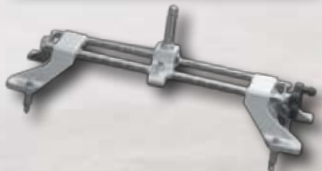

Pictured with
Dell® PC and
Color Printer

Vibrant Screen Graphics and Animations

 **Bluetooth**
Sensors are
Compatible
with Vehicle
Ground Effects

26" Capacity
Wheel Clamps

Built-in Battery
Chargers on all
Docking Stations

8-CCD WIRELESS CONTROL
No Cables to Connect or Work Around
Controlled Remotely From any Wheel
Immediate Data Transfer up to 200 ft.

**Call now and get
on the fast track
to profits.**

 **Ranger**
PRODUCTS